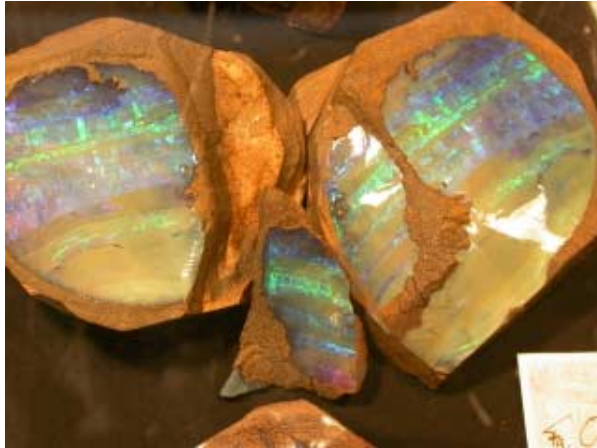

TITEL: International Mineral Collector's Convention Wolfach 31.07./01.08.2004

Of course also opals of various Australian deposition sites did not miss.

View into the "Australian" exhibition hall in the castle Wolfach.

Local execution G. & F. Heizmann, Wolfach und D. Herrmann/N. Stötzel, Siegen D-77709
Wolfach/Schwarzwald (Germany)

Pics: KPKproject, RBmineral * Engl. assistance: W. Ball

[Topics of the
KPKproject](#)

[Menue
1. Trip Across Australia](#)

[Menue
2. Trip Across Australia](#)

[Menue
3. Trip Across Australia](#)

The KPKproject is a private homepage/website-project, for your entertainment as well as for special information.
Unauthorised Copying prohibited - Copyright reserved
© 2004 K.-P. Kuhna (KPKproject)